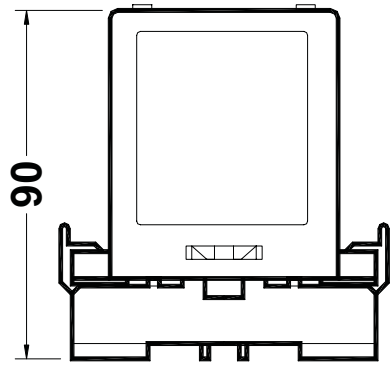

DIMENSIONS

AFR-1H UNIT : mm

AFR-1H
SUPPLY WATER

DRAINAGE WATER