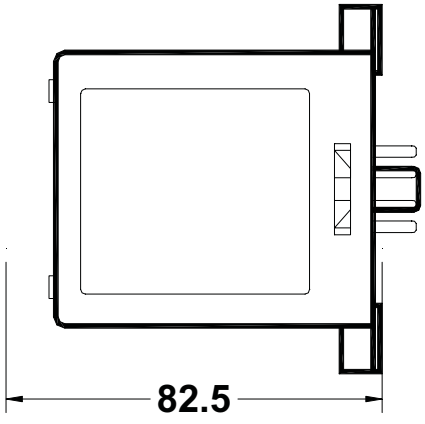

DIMENSIONS

AFR-1H UNIT : mm

AFR-1H
SUPPLY WATER

DRAINAGE WATER