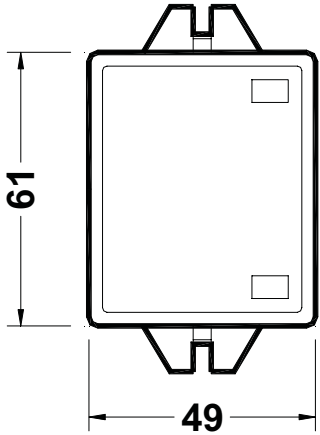

DIMENSIONS

AFR-1H UNIT : mm

AFR-1H
SUPPLY WATER

DRAINAGE WATER